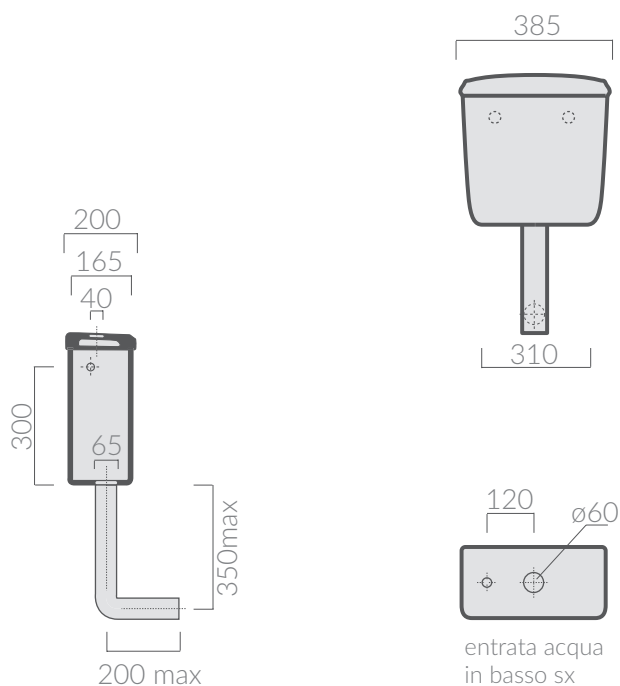

COLORI / COLORS

○ 4015 bianco
white

Cassetta a zaino con coperchio.
Low level cistern with cover.

Kg. 12

ACCESSORI NON INCLUSI / ACCESSORIES NOT INCLUDED

18045

Batteria di scarico con comando a distanza.
Discharge mechanism with remote control system.

Galassia Srl is constantly improving its products by adding new materials, new projects and modern production technologies. The company reserves the right to change any technical

specifications/dimension and/or operating characteristics of the products at any time and without giving notice. The ceramic items weight may vary up to 20%.