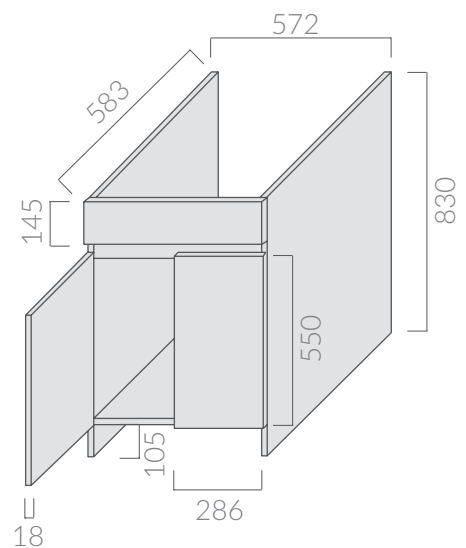

COLORI / COLORS

○ 2003 bianco
white

Lavatoio Osiride.
Osiride wash-tub.

Kg. 30

ACCESSORI NON INCLUSI / ACCESSORIES NOT INCLUDED

9001

Mobile per lavatoio Osiride.
Cabinet for Osiride wash-tub.

ATTENZIONE/ ATTENTION