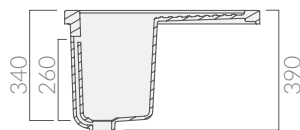

COLORI / COLORS

○ 2003 bianco
white

Lavatoio Osiride.
Osiride wash-tub.

Kg. 30

ACCESSORI NON INCLUSI / ACCESSORIES NOT INCLUDED

9001

Mobile per lavatoio Osiride.
Cabinet for Osiride wash-tub.

ATTENZIONE/ ATTENTION