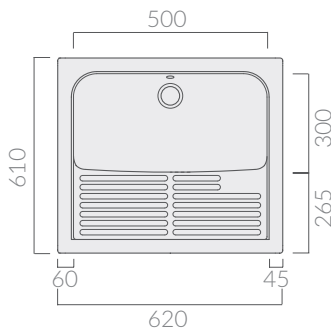

COLORI / COLORS

○ 2003 bianco
white

Lavatoio Osiride.
Osiride wash-tub.

Kg. 30

ACCESSORI NON INCLUSI / ACCESSORIES NOT INCLUDED

9001

Mobile per lavatoio Osiride.
Cabinet for Osiride wash-tub.

ATTENZIONE/ ATTENTION