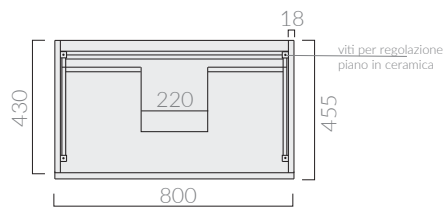

Kg. 36

ACCESSORI INCLUSI / ACCESSORIES INCLUDED

Kit di fissaggio.
Fixing kit.

ACCESSORI NON INCLUSI / ACCESSORIES NOT INCLUDED

Mensola in ceramica foro centrale.
Ceramic shelf with central hole.

- 2051** bianco
white
- 2051SA** sabbia
sand
- 2051MT** bianco matt
matt white
- 2051ON** ottanio
petrol blue
- 2051NEMT** nero matt
matt black