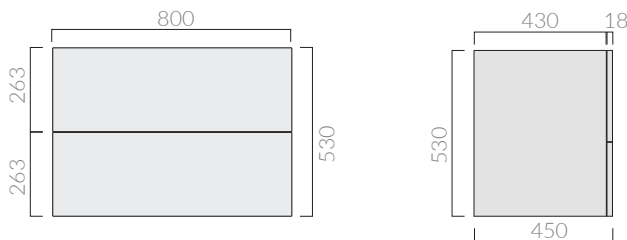

COLORI / COLORS

- 2066BM** bianco matt
matt white
- 2066NM** nero matt
matt black
- 2066SA** sabbia
matt sand
- 2066FA** fango
matt mud
- 2066MK** moka
matt dark brown
- 2091** legno quercia
oakwood

Mobile sospeso cm 80 con 2 cestoni estraibili.
Wall hung cm 80 furniture with 2 removable drawers.

Kg. 36

ACCESSORI INCLUSI / ACCESSORIES INCLUDED

Kit di fissaggio.
Fixing kit.

ACCESSORI NON INCLUSI / ACCESSORIES NOT INCLUDED

Mensola in ceramica foro centrale.
Ceramic shelf with central hole.

- 2051** bianco
white
- 2051SA** sabbia
sand
- 2051MT** bianco matt
matt white
- 2051ON** ottanio
petrol blue
- 2051NEMT** nero matt
matt black