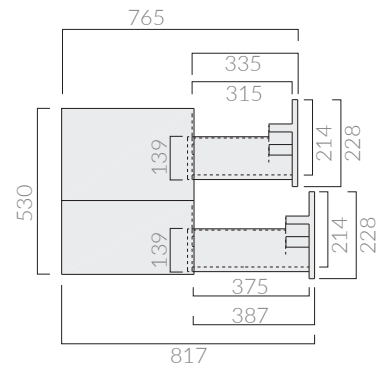

Kg. 36

ACCESSORI INCLUSI / ACCESSORIES INCLUDED

Kit di fissaggio.
Fixing kit.

ACCESSORI NON INCLUSI / ACCESSORIES NOT INCLUDED

Mensola in ceramica foro centrale.
Ceramic shelf with central hole.

- 2051** bianco
white
- 2051SA** sabbia
sand
- 2051MT** bianco matt
matt white
- 2051ON** ottanio
petrol blue
- 2051NEMT** nero matt
matt black