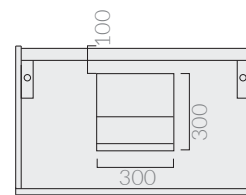

Kg. 36

ACCESSORI INCLUSI / ACCESSORIES INCLUDED

Kit di fissaggio.
Fixing kit.

ACCESSORI NON INCLUSI / ACCESSORIES NOT INCLUDED

Mensola in ceramica foro centrale.
Ceramic shelf with central hole.

- 2051** bianco
white
- 2051SA** sabbia
sand
- 2051MT** bianco matt
matt white
- 2051ON** ottanio
petrol blue
- 2051NEMT** nero matt
matt black