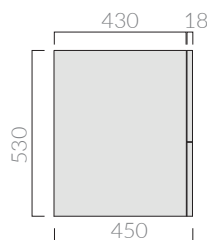

Kg. 36

ACCESSORI INCLUSI / ACCESSORIES INCLUDED

Kit di fissaggio.
Fixing kit.

ACCESSORI NON INCLUSI / ACCESSORIES NOT INCLUDED

Mensola in ceramica foro centrale.
Ceramic shelf with central hole.

- 2051** bianco
white
- 2051SA** sabbia
sand
- 2051MT** bianco matt
matt white
- 2051ON** ottanio
petrol blue
- 2051NEMT** nero matt
matt black