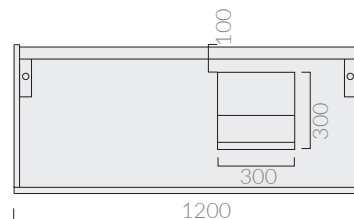

Mobile sospeso cm 120 con 2 cestoni estraibili.  
Wall hung cm 120 furniture with 2 removable drawers.

**Kg. 49**

## ACCESSORI NON INCLUSI / ACCESSORIES NOT INCLUDED

Mensola in ceramica foro sx.  
Ceramic shelf with Left hole.

- 2055** bianco  
white
- 2055SA** sabbia  
sand
- 2055MT** bianco matt  
matt white
- 2055ON** ottanio  
petrol blue
- 2055NEMT** nero matt  
matt black