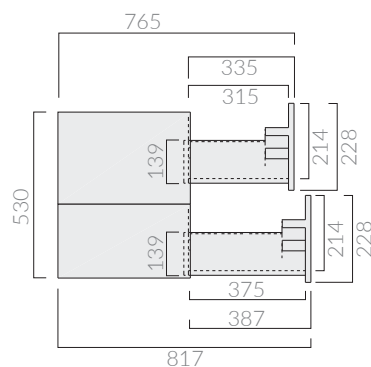

## ACCESSORI NON INCLUSI / ACCESSORIES NOT INCLUDED

Mensola in ceramica foro sx.  
Ceramic shelf with Left hole.

- 2055** bianco  
white
- 2055SA** sabbia  
sand
- 2055MT** bianco matt  
matt white
- 2055ON** ottanio  
petrol blue
- 2055NEMT** nero matt  
matt black