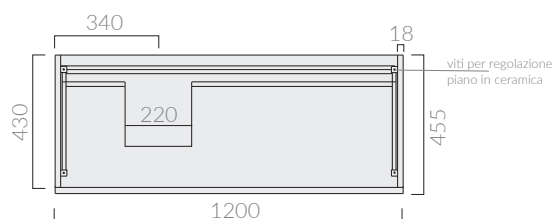

## ACCESSORI NON INCLUSI / ACCESSORIES NOT INCLUDED

Mensola in ceramica foro sx.  
Ceramic shelf with Left hole.

- 2055** bianco  
white
- 2055SA** sabbia  
sand
- 2055MT** bianco matt  
matt white
- 2055ON** ottanio  
petrol blue
- 2055NEMT** nero matt  
matt black