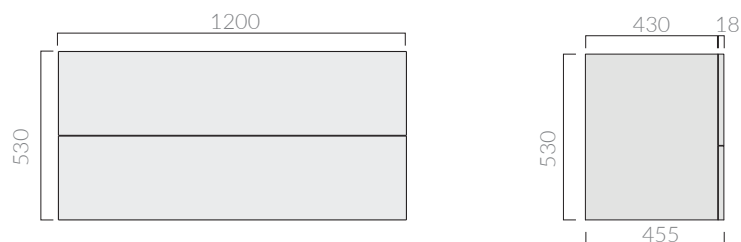

Mobile sospeso cm 120 con 2 cestoni estraibili.  
Wall hung cm 120 furniture with 2 removable drawers.

**Kg. 49**

## ACCESSORI NON INCLUSI / ACCESSORIES NOT INCLUDED

Mensola in ceramica foro sx.  
Ceramic shelf with Left hole.

- 2055** bianco  
white
- 2055SA** sabbia  
sand
- 2055MT** bianco matt  
matt white
- 2055ON** ottanio  
petrol blue
- 2055NEMT** nero matt  
matt black