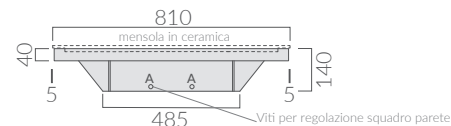

ATTENZIONE/ ATTENTION

Gallasia Srl persegue la filosofia di migliorare i prodotti aggiungendo nuovi materiali, innovazioni progettuali e tecnologie produttive. L'azienda si riserva di cambiare

schede tecniche e caratteristiche di funzionamento degli articoli in ogni momento e senza necessità di preavviso. I pesi possono subire variazioni del 20 %

Galassia Srl is constantly improving its products by adding new materials, new projects and modern production technologies. The company reserves the right to change any technical

specifications/dimension and/or operating characteristics of the products at any time and without giving notice. The ceramic items weight may vary up to 20%.