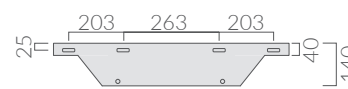

ATTENZIONE/ ATTENTION

Gallasia Srl persegue la filosofia di migliorare i prodotti aggiungendo nuovi materiali, innovazioni progettuali e tecnologie produttive. L'azienda si riserva di cambiare

schede tecniche e caratteristiche di funzionamento degli articoli in ogni momento e senza necessità di preavviso. I pesi possono subire variazioni del 20 %

Galassia Srl is constantly improving its products by adding new materials, new projects and modern production technologies. The company reserves the right to change any technical

specifications/dimension and/or operating characteristics of the products at any time and without giving notice. The ceramic items weight may vary up to 20%.