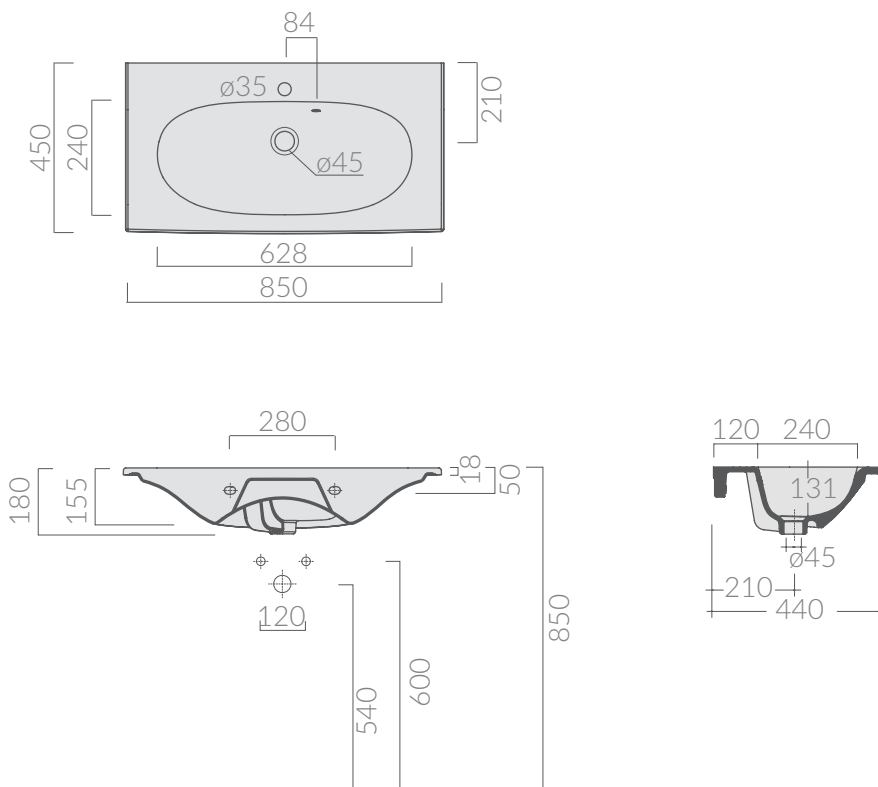

COLORI / COLORS

○ 7102   bianco
white

Lavabo cm 85x45, monoforo. Installazione sospesa/soprapiano.
Washbasin 85x45 cm, one hole. Wall-hung/ countertop installation.

Kg. 18

ACCESSORI INCLUSI / ACCESSORIES INCLUDED

ACCESSORI NON INCLUSI / ACCESSORIES NOT INCLUDED

Kit di fissaggio.
Fixing kit.

Portasciugamani.
Brass towel rack.

● 7150   cromato
chromed

ATTENZIONE/ ATTENTION

Galassia Srl persegue la filosofia di migliorare i prodotti aggiungendo nuovi materiali, innovazioni progettuali e tecnologie produttive. L'azienda si riserva di cambiare

schede tecniche e caratteristiche di funzionamento degli articoli in ogni momento e senza necessità di preavviso. I pesi possono subire variazioni del 20 %

Galassia Srl is constantly improving its products by adding new materials, new projects and modern production technologies. The company reserves the right to change any technical

specifications/dimension and/or operating characteristics of the products at any time and without giving notice. The ceramic items weight may vary up to 20%.