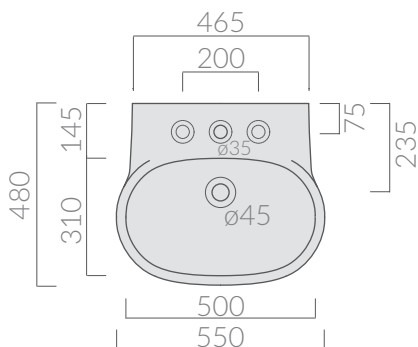

COLORI / COLORS

○ 7119   bianco
white

Lavabo cm 55x48, monoforo, predisposto 3 fori. Installazione sospesa.
Washbasin 55x48 cm, one hole, pre-punched 3 holes. Wall-hung installation.

Kg. 15

ACCESSORI INCLUSI / ACCESSORIES INCLUDED

ACCESSORI NON INCLUSI / ACCESSORIES NOT INCLUDED

Kit di fissaggio.
Fixing kit.

Portasciugamani.
Brass towel rack.

● 7153   cromato
chromed

ATTENZIONE/ ATTENTION

Galassia Srl persegue la filosofia di migliorare i prodotti aggiungendo nuovi materiali, innovazioni progettuali e tecnologie produttive.
L'azienda si riserva di cambiare

schede tecniche e caratteristiche di funzionamento degli articoli in ogni momento e senza necessità di preavviso.
I pesi possono subire variazioni del 20 %

Galassia Srl is constantly improving its products by adding new materials, new projects and modern production technologies. The company reserves the right to change any technical

specifications/dimension and/or operating characteristics of the products at any time and without giving notice. The ceramic items weight may vary up to 20%.