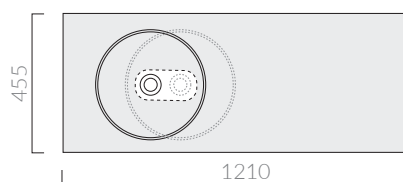

ATTENZIONE/ ATTENTION

Galassia Srl persegue la filosofia di migliorare i prodotti aggiungendo nuovi materiali, innovazioni progettuali e tecnologie produttive. L'azienda si riserva di cambiare

schede tecniche e caratteristiche di funzionamento degli articoli in ogni momento e senza necessità di preavviso. I pesi possono subire variazioni del 20 %

Galassia Srl is constantly improving its products by adding new materials, new projects and modern production technologies. The company reserves the right to change any technical

specifications/dimension and/or operating characteristics of the products at any time and without giving notice. The ceramic items weight may vary up to 20%.