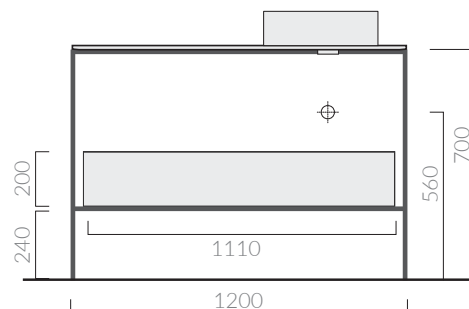

ATTENZIONE/ ATTENTION

Galassia Srl persegue la filosofia di migliorare i prodotti aggiungendo nuovi materiali, innovazioni progettuali e tecnologie produttive. L'azienda si riserva di cambiare

schede tecniche e caratteristiche di funzionamento degli articoli in ogni momento e senza necessità di preavviso. I pesi possono subire variazioni del 20 %

Galassia Srl is constantly improving its products by adding new materials, new projects and modern production technologies. The company reserves the right to change any technical

specifications/dimension and/or operating characteristics of the products at any time and without giving notice. The ceramic items weight may vary up to 20%.