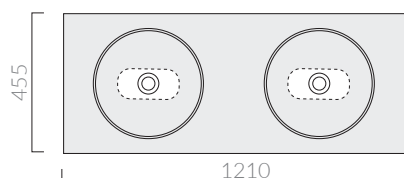

ATTENZIONE/ ATTENTION

Galassia Srl persegue la filosofia di migliorare i prodotti aggiungendo nuovi materiali, innovazioni progettuali e tecnologie produttive. L'azienda si riserva di cambiare

schede tecniche e caratteristiche di funzionamento degli articoli in ogni momento e senza necessità di preavviso. I pesi possono subire variazioni del 20 %

Galassia Srl is constantly improving its products by adding new materials, new projects and modern production technologies. The company reserves the right to change any technical

specifications/dimension and/or operating characteristics of the products at any time and without giving notice. The ceramic items weight may vary up to 20%.