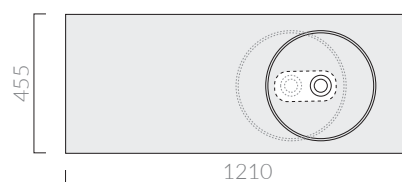

ATTENZIONE/ ATTENTION

Galassia Srl persegue la filosofia di migliorare i prodotti aggiungendo nuovi materiali, innovazioni progettuali e tecnologie produttive. L'azienda si riserva di cambiare

schede tecniche e caratteristiche di funzionamento degli articoli in ogni momento e senza necessità di preavviso. I pesi possono subire variazioni del 20 %

Galassia Srl is constantly improving its products by adding new materials, new projects and modern production technologies. The company reserves the right to change any technical

specifications/dimension and/or operating characteristics of the products at any time and without giving notice. The ceramic items weight may vary up to 20%.