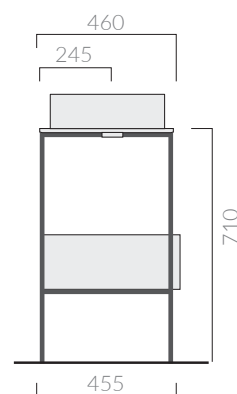

ATTENZIONE/ ATTENTION

Galassia Srl persegue la filosofia di migliorare i prodotti aggiungendo nuovi materiali, innovazioni progettuali e tecnologie produttive. L'azienda si riserva di cambiare

schede tecniche e caratteristiche di funzionamento degli articoli in ogni momento e senza necessità di preavviso. I pesi possono subire variazioni del 20 %

Galassia Srl is constantly improving its products by adding new materials, new projects and modern production technologies. The company reserves the right to change any technical

specifications/dimension and/or operating characteristics of the products at any time and without giving notice. The ceramic items weight may vary up to 20%.