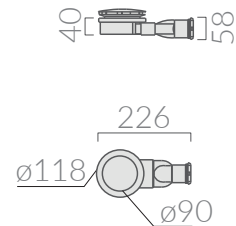

Il taglio potrebbe variare la centralità dello scarico.
The cut must be made only on the sides that are placed
against the wall. The central position of the drain could
vary after the cut.

Piatto doccia 140x70 completo di
piletta con tappo in ceramica.
Shower tray 140x70 with ceramic
cover and siphoned drain included.

Kg. 35

ACCESSORI INCLUSI / ACCESSORIES INCLUDED

- 9074** bianco
white
- 9074MT** bianco matt
matt white
- 9074NEMT** nero matt
matt black
- 9074SA** sabbia
sand

Piletta ø90 per piatto doccia folia h3 con cover
in ceramica. Capacità di scarico 24 Lt/min.
Open drain ø90 for FOLIA h3 shower tray ceramic
cover included. Flushing Volume 24 Lt/min.