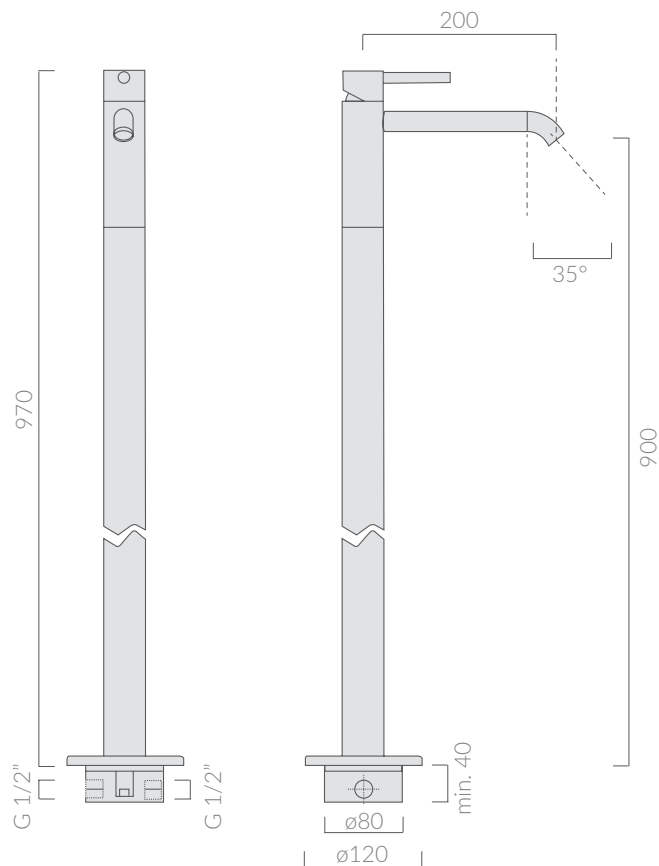

COLORI / COLORS

5542 cromo
chrome

Miscelatore monocomando per lavabo alto senza scarico; flex inox cm 70 att. 3/8" F.
High single lever washbasin mixer without pop-up waste, with flex. hose 70 cm.

Kg. 5,5

Galassia Srl is constantly improving its products by adding new materials, new projects and modern production technologies. The company reserves the right to change any technical

specifications/dimension and/or operating characteristics of the products at any time and without giving notice. The ceramic items weight may vary up to 20%.