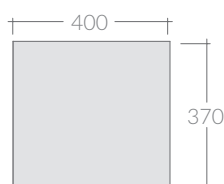

ATTENZIONE/ ATTENTION

Galassia Srl persegue la filosofia di migliorare i prodotti aggiungendo nuovi materiali, innovazioni progettuali e tecnologie produttive.
L'azienda si riserva di cambiare

schede tecniche e caratteristiche di funzionamento degli articoli in ogni momento e senza necessità di preavviso.
I pesi possono subire variazioni del 20 %

Galassia Srl is constantly improving its products by adding new materials, new projects and modern production technologies. The company reserves the right to change any technical

specifications/dimension and/or operating characteristics of the products at any time and without giving notice. The ceramic items weight may vary up to 20%.