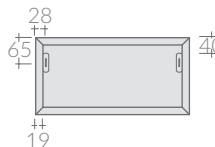

ATTENZIONE/ ATTENTION

Galassia Srl persegue la filosofia di migliorare i prodotti aggiungendo nuovi materiali, innovazioni progettuali e tecnologie produttive.
L'azienda si riserva di cambiare

schede tecniche e caratteristiche di funzionamento degli articoli in ogni momento e senza necessità di preavviso.
I pesi possono subire variazioni del 20 %

Galassia Srl is constantly improving its products by adding new materials, new projects and modern production technologies. The company reserves the right to change any technical

specifications/dimension and/or operating characteristics of the products at any time and without giving notice. The ceramic items weight may vary up to 20%.