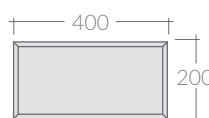

ATTENZIONE/ ATTENTION

Galassia Srl persegue la filosofia di migliorare i prodotti aggiungendo nuovi materiali, innovazioni progettuali e tecnologie produttive.
L'azienda si riserva di cambiare

schede tecniche e caratteristiche di funzionamento degli articoli in ogni momento e senza necessità di preavviso.
I pesi possono subire variazioni del 20 %

Galassia Srl is constantly improving its products by adding new materials, new projects and modern production technologies. The company reserves the right to change any technical

specifications/dimension and/or operating characteristics of the products at any time and without giving notice. The ceramic items weight may vary up to 20%.