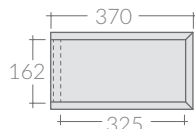

ATTENZIONE/ ATTENTION

Galassia Srl persegue la filosofia di migliorare i prodotti aggiungendo nuovi materiali, innovazioni progettuali e tecnologie produttive.
L'azienda si riserva di cambiare

schede tecniche e caratteristiche di funzionamento degli articoli in ogni momento e senza necessità di preavviso.
I pesi possono subire variazioni del 20 %

Galassia Srl is constantly improving its products by adding new materials, new projects and modern production technologies. The company reserves the right to change any technical

specifications/dimension and/or operating characteristics of the products at any time and without giving notice. The ceramic items weight may vary up to 20%.