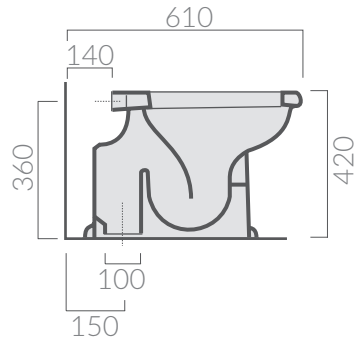

Art. 8418 / 8419

Quote da rispettare per installazione con cassetta ad incasso.  
Dimensions to be respected for installation with built-in box.

Art. 8412

ingresso acqua  $\varnothing 20\text{mm}$   
water entrance  $\varnothing 20\text{mm}$   
entrada de agua