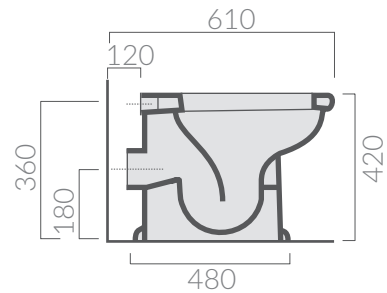

Art. 8418 / 8419

Quote da rispettare per installazione con cassetta ad incasso.  
Dimensions to be respected for installation with built-in box.

Art. 8412

ingresso acqua  $\varnothing 20\text{mm}$   
water entrance  $\varnothing 20\text{mm}$   
entrada de agua