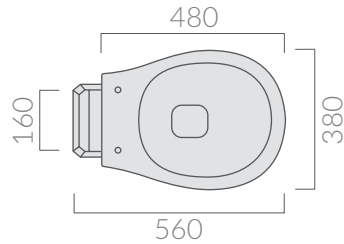

Art. 8418 / 8419

Quote da rispettare per installazione con cassetta ad incasso.  
Dimensions to be respected for installation with built-in box.

Art. 8412

ingresso acqua  $\varnothing 20\text{mm}$   
water entrance  $\varnothing 20\text{mm}$   
entrada de agua